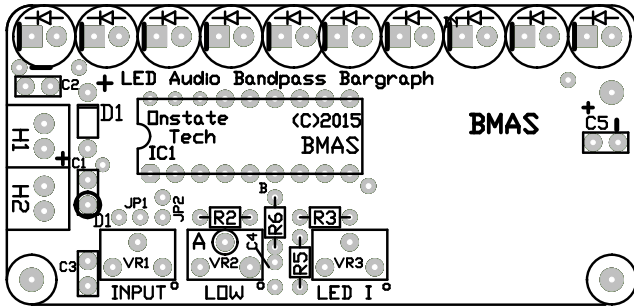

## Parts Labels

## LED Bargraph DC Voltmeter

Part: BMAS (C)2015  
BARGRAPH DISPLAY METER