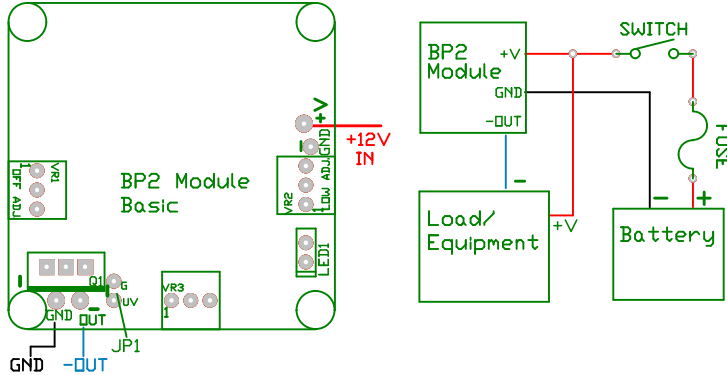

BASIC: Low-power portable equipment

UVLO, LOW control

Solar/PC: Control

UVLO, CHARGE, LOW, PC control

STANDARD: Load power control

UVLO, OVLO, LOW control

Load power control w/load shunt, EXT ON/OFF

UVLO, OV SHUNT, LOW, PC/EXT control