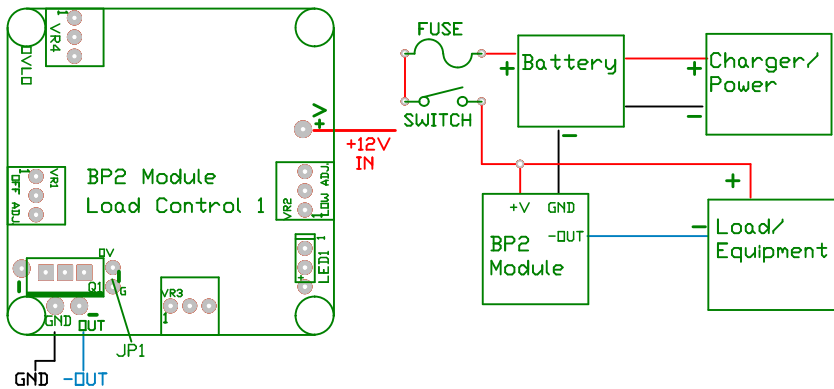

BASIC: Low-power portable equipment

UVLO, LOW control

Solar/PC: Control

UVLO, CHARGE, LOW, PC control

STANDARD: Load power control

UVLO, OVLO, LOW control

Load power control w/load shunt, EXT ON/OFF

UVLO, OV SHUNT, LOW, PC/EXT control