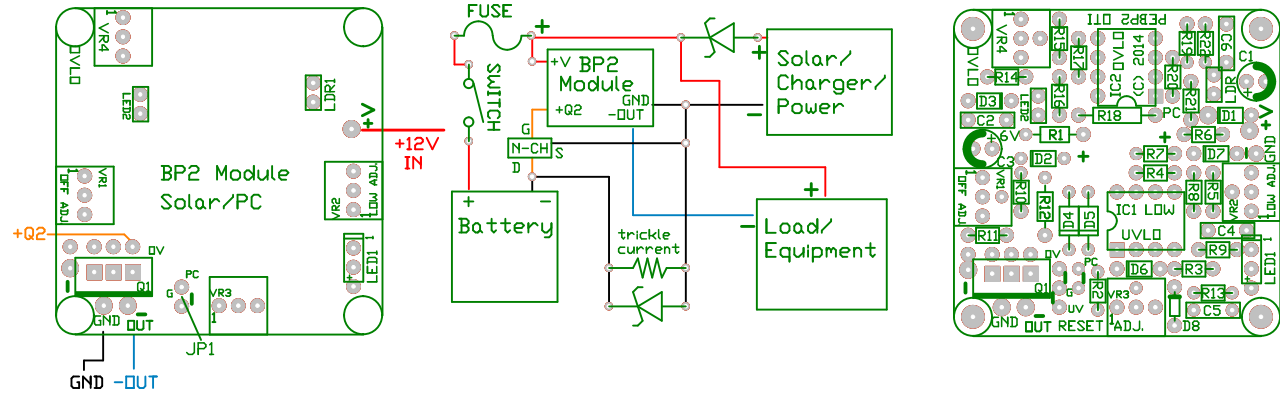

BASIC: Low-power portable equipment

UVLO, LOW control

Solar/PC: Control

UVLO, CHARGE, LOW, PC control

STANDARD: Load power control

UVLO, OVLO, LOW control

Load power control w/load shunt, EXT ON/OFF

UVLO, OV SHUNT, LOW, PC/EXT control