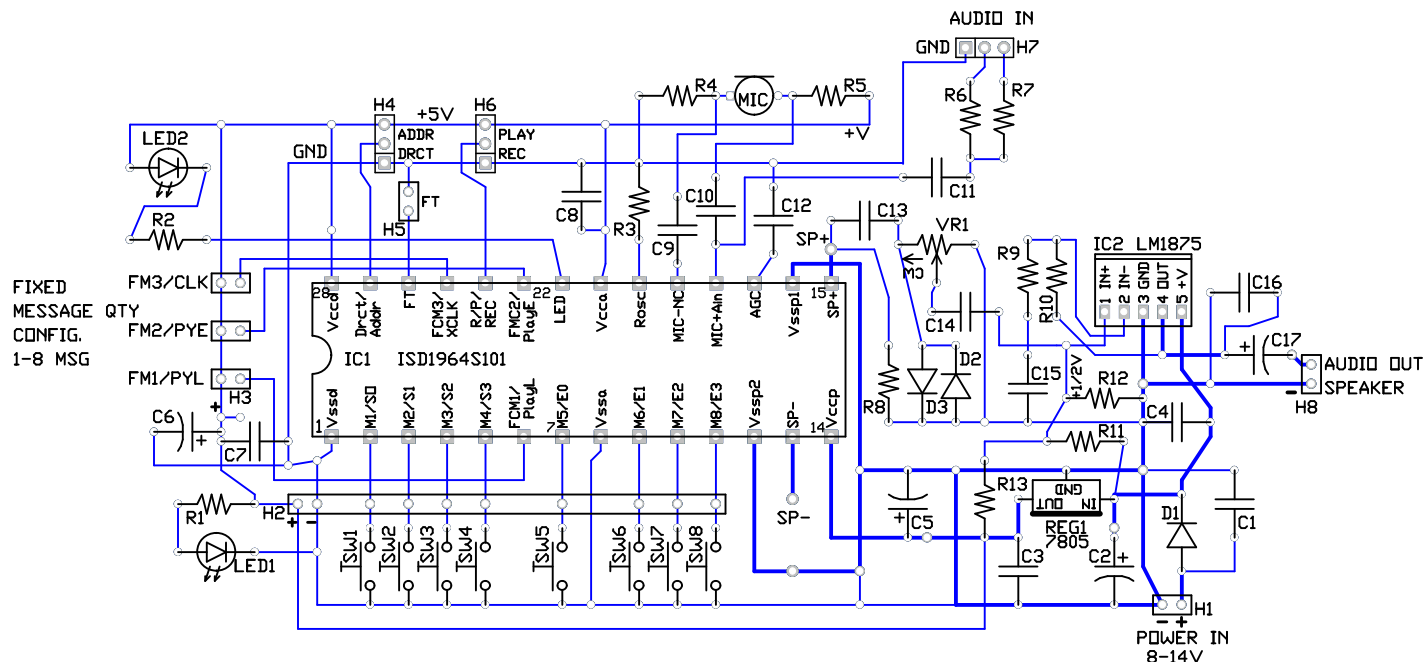

# ISD1960 Voice Record/Play Module

FIXED MESSAGE QTY CONFIG. 1-8 MSG

Onstate Technologies [www.OnstateTech.com](http://www.OnstateTech.com)  
 on-tech@onstatetech.com

Confidential | (C)2017 Onstate Technologies Inc.  
 All information are property of Onstate Technologies Inc.  
 No information shall be disclosed without permission from Onstate Technologies Inc.